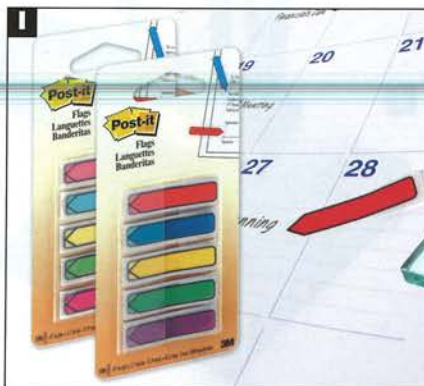

70071364031 Pack 680-SH2 "Sign Here"
2 x 50 Flags per Pack
70071358678 Pack 680-SD2 "Sign & Date"
2 x 50 Flags per Pack
70071358686 Each 684-SH "Sign Here" Assorted Colours
70071351392 Each 684-AST1 Signature Set:
"Please Initial", "Please Sign & Date", "Please Sign Here", "Please Sign & Return". Bright Blue, Pink, Yellow & Purple

H Post-it® Flags Assorted Mini

Mark diaries, documents, projects and more with the colourful range of mini flags. 12 x 44mm. 140 flags per pack. 35 of each colour. Keep flags at your fingertips with portable range. 100 flags per pack. Clips into diaries and day planners.

70071351335 Each 683-4 Assorted Colours
70071351343 Each 683-4AB Assorted Bright Colours
70071492535 Pack 683-5CB 12x44mm Assorted Colours
70071492550 Pack 683-5CF 12x44mm Assorted Bright Colours

I Post-it® Flags Arrow

Direct attention and request action easily and clearly without permanently marking or damaging important documents. Flags come in a clear portable dispenser with a back clip and removable mounting squares, so you can mount flags anywhere you need them.

20 Flags per Colour / 100 Flags per Pack

70071492576 Each 684-ARR1 Standard Colours
70071492584 Each 684-ARR2 Bright Colours

24 Flags per Colour / 96 Flags per Pack

70071351376 Each 684-ARR3 Standard Colours
70071351384 Each 684-ARR4 Bright Colours

J Post-it® Flags Standard 680-PBG

20 Flags of each colour. 60 Flags Total. Multiple colours in 1 pack! Clear Flag. Coloured tip. Won't obscure text on page. Sticks securely. Removes easily without damage. Perfect for colour coding.

70071493244 Pack Purple, Blue, Green 25 x 44mm

K Post-it® Designer Flag Dispenser DS420

Contemporary translucent dispenser fits any decor and keeps your desk looking neat and organised. Weighted for easy one-handed dispensing.

70071129772 Each 136 x 50mm