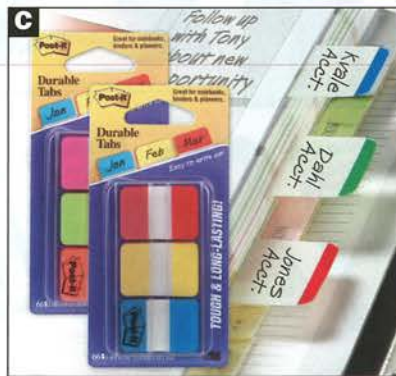

D Post-it® Tabs Durable Filing & Indexing 686F

24 tabs, 12 of each colour.

- 70005096576 Pack 686F-BY Yellow, Blue 50 x 38mm
- 70005096915 Pack 686F-LP Pink, Green 50 x 38mm

E Post-it® Tabs Durable 686ALYR

50mm width. 6 tabs each colour. 24 tabs total.

- 70005080851 Pack Aqua, Lime, Yellow, Red

F Post-it® Tabs Transparent Note 687

10 tabs per pack.

- 70005071702 Pack 687-P3 Pink 76 x 88mm
- 70005071694 Pack 687-A3 Aqua 76 x 88mm
- 70005071710 Pack 687-Y3 Yellow 76 x 88mm

G Post-it® Page Markers Ultra & Neon Colours

Mark documents, diaries, textbooks with the range of coloured pagemarkers. Ideal for quick visual reference with large area to write messages. Removable and repositionable. Available in variety of colours, in pop-up or standard pad.

- 70005115640 Pack/5 670-5AU Ultra 15 x 50mm 100 Sheets/Pad
- 70005115426 Pack/4 671-4AU Ultra 25 x 76mm 50 Sheets/Pad
- 70071028842 Pack/4 671-4AN Neon 25 x 76mm Pink, Citrus, Green & Orange 50 Sheets/Pad

H Post-it® Page Markers Pop-up

- 70071357811 Each 672-P1 Blue, Orange, Lime, Bright Pink 25 x 38mm 200 flags

I Post-it® Greener Page Markers 671-4RP-A

100 recycled fibre and plant based, renewable adhesive. 50 sheets each of 4 pastel colours. 200 sheets total.

- 70005103497 Pack Pink, Blue, Green, Orange

J Highland™ Page Markers Economy 6719-4A

- 70071151214 Pack/4 22 x 73mm 50 Sheets/Pad