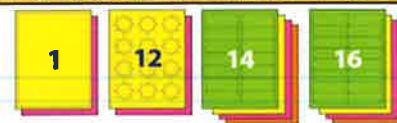

A Avery® White Removable Identification Laser Labels

Labels adhere securely to any smooth surface and can be easily removed. Perfect for temporary identification.

Code	Unit	Software Code	Description	Labels/Sheet	Label Size(mm)	Sheets/Pack
959150	Pack	L7167REV™	General Use	1	199.6 x 289.1	25
959151	Pack	L7162REV™	General Use	4	99.1 x 139	25
959046	Pack	L7163™	Address	14	99.1 x 38.1	25
959048	Pack	L7162™	Address	16	99.1 x 34	25
959152	Pack	L7157REV™	General Use	33	64 x 24	25
959049	Pack	L7651REV™	Mini Address	65	38.1 x 21.2	25

B Avery® White Photo Gloss Identification Laser Labels

Glossy Labels create a premium finish to your files, brochures, catalogues & products for sale. Photo quality material ensures brilliant colours, sharp text & graphics.

Code	Unit	Software Code	Description	Labels/Sheet	Label Size(mm)	Sheets/Pack
959767	Pack	L7767™	Shipping	1	199.6 x 289.1	25
959768	Pack	L7768™	Shipping	2	199.6 x 143.5	25
959769	Pack	L7769™	Parcel	4	99.1 x 139	25
959765	Pack	L7765™	Parcel	8	99.1 x 67.7	25

C Avery® Industrial and Heavy Duty Labels

For more durability than normal paper label use very Avery® White Heavy Duty Labels. Ideal: to mark your property with our contact details, to label products or brochures for sale or display to create warning signs or instructions. Strong and durable even work outdoors. Oil and dirt resistant, splash proof, tear proof and unaffected by temperature changes between -20° to +80°C. The laser labels are also UV-resistant, water and weatherproof. Available for laser and colour laser as well as inkjet printers.