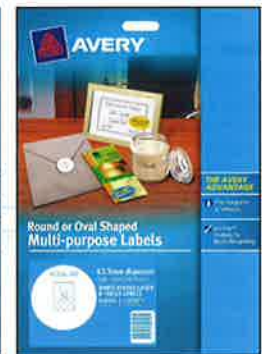

A

E

G

I

MACO® LABELS

Permanent, self-adhesive labels ideal for addressing and identifying envelopes, parcels and many other applications. All MACO® labels can be used in common word processing programmes either by downloading software at www.accobrand.com.au or using the MACO® templates available at www.accobrand.com.au or by selecting the Avery® label templates in your word processing programme – an easy to use cross-reference table is included on the back of every pack. The compatible Avery® software code is also included below in brackets. A4 sheets feed automatically from the printer paper tray and have rounded corners to provide a professional finish, jam-free printing and easy peeling.