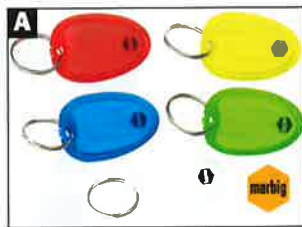

Also available in packs of 100 pieces.

All products except ID1015, ID1017, ID1018, ID1021, ID1023 and ID1025 are Australian Made.

A Marbig Key Tags

Translucent moulded plastic key tag with a 20mm split ring & double-sided insert paper. Easy opening - simply push down on the thumb cut-out for easy access to the paper insert. Water & dust resistant - the edge snaps and seals all the way around the key tag. The split ring is on the hinged end making access even easier.

- 2210001 Pack/10 Blue
- 2210003 Pack/10 Red
- 2210004 Pack/10 Green
- 2210005 Pack/10 Yellow
- 2210012 Pack/10 Clear

B Rexel ID Pouches

An economical, simple and easy way to protect and carry security and identification cards. Pouches are pre-punched for easy attachment with a clip or lanyard or for use with a chain.