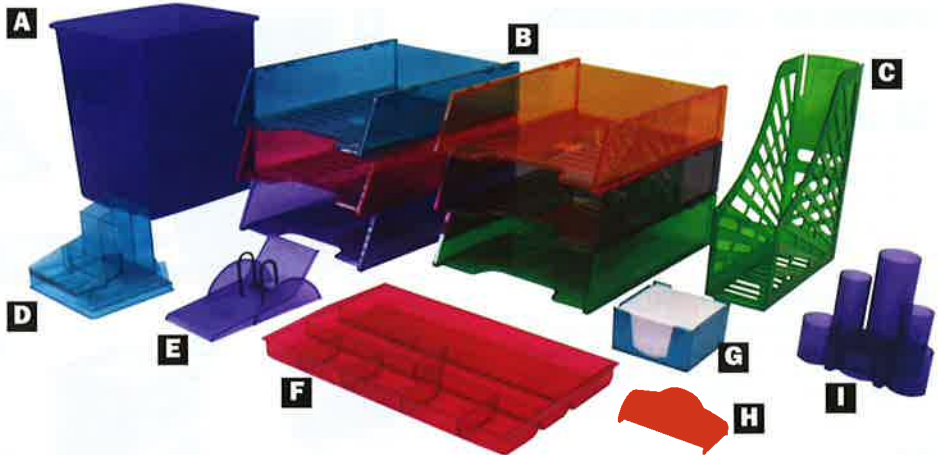

Tinted Colours

I60TPK	Each	Tinted Pink
I60TPR	Each	Tinted Purple
I60TB	Each	Tinted Blue
I60TGY	Each	Tinted Grey
I60TGN	Each	Tinted Green
I60TO	Each	Tinted Orange
I60SMK	Each	Smoke

Solid Colours

I60CLR	Each	Clear
I60AB	Each	Antique Blue
I60RB	Each	Royal Blue
I60SB	Each	Slate Blue
I60BUR	Each	Burgundy
I60RED	Each	Red
I60BK	Each	Black
I60BGE	Each	Beige
I60DGY	Each	Dark Grey
I60LGY	Each	Light Grey
I60WHT	Each	White

C Italplast Magazine Stand

Made of tough ABS material. Front and rear labels.
Dimensions (mm): 245(L) x 85(W) x 290(H)

Tinted Colours

I160TPK	Each	Tinted Pink
I160TPR	Each	Tinted Purple
I160TB	Each	Tinted Blue
I160TGY	Each	Tinted Grey
I160TGN	Each	Tinted Green
I160TO	Each	Tinted Orange

Solid Colours

I160DGY	Each	Dark Grey
I160AB	Each	Antique Blue
I160BK	Each	Black
I160BUR	Each	Burgundy
I160BGE	Each	Beige
I160RED	Each	Red
I160WHT	Each	White

D Italplast Desk Organiser

Tinted Colours

I35TPK	Each	Tinted Pink
I35TPR	Each	Tinted Purple
I35TB	Each	Tinted Blue
I35TGY	Each	Tinted Grey
I35TGN	Each	Tinted Green
I35TO	Each	Tinted Orange
I35SMK	Each	Smoke
I35CLR	Each	Clear

Solid Colours

I35BK	Each	Black
I35AB	Each	Antique Blue
I35BUR	Each	Burgundy
I35DG	Each	Dark Grey
I35RED	Each	Red
I35WHT	Each	White

E Italplast Calendar Stand

Complete with chrome plated metal clip

Tinted Colours

I120SMK	Each	Smoke
I120TPK	Each	Tinted Pink
I120TPR	Each	Tinted Purple
I120TB	Each	Tinted Blue

Solid Colours

I120BK	Each	Black

STANDARD COLOURS

ANTIQUE BLUE	BURGUNDY	BLACK	DARK GREY
ROYAL BLUE	RED	FED GREEN	LIGHT GREY
SLATE BLUE	PLUM	BEIGE	WHITE

TINTED COLOURS

TINT PINK	TINT PURPLE
TINT GREEN	TINT BLUE
TINT ORANGE	TINT GREY
SMOKE	CLEAR

F Italplast Drawer Tidy

Versatile - place onto a desk or inside a drawer. Fits inside most traditional desk drawers. 8 compartments to keep stationery organised. Dim: 370(L) x 220(W) x 22(H)mm.

Tinted Colours

I70SMK	Each	Smoke
I70TPK	Each	Tinted Pink
I70TPR	Each	Tinted Purple
I70TB	Each	Tinted Blue
I70TGY	Each	Tinted Grey

Solid Colours

I70LGY	Each	Light Grey
I70AB	Each	Antique Blue
I70BLK	Each	Black
I70BUR	Each	Burgundy

G Italplast Memo Cube with Plain Paper

500 Sheets.

Tinted Colours

I130PTPK	Each	Tinted Pink
I130PTPR	Each	Tinted Purple
I130PTB	Each	Tinted Blue

Solid Colours

I130PBK	Each	Black
I130PSMK	Each	Smoke

H Italplast Business Card Holder

Tinted Colours

I110SMK	Each	Smoke
I110TPK	Each	Tinted Pink
I110TPR	Each	Tinted Purple
I110TB	Each	Tinted Blue
I110TGY	Each	Tinted Grey

Solid Colours

I110BK	Each	Black
I110CLR	Each	Clear

I Italplast Desk Tidy

Strong and versatile. Designed for extra storage. Comes with six storage tubes and two special pen holders to keep your stationery organised.

Tinted Colours

I30TPK	Each	Tinted Pink
I30TPR	Each	Tinted Purple
I30TB	Each	Tinted Blue

Solid Colours

I30LGY	Each	Light Grey
I30AB	Each	Antique Blue
I30BK	Each	Black
I30BUR	Each	Burgundy

J Italplast Fruit Desk Accessories

Exciting new Fruit Colours to help brighten up your office. Blueberry, Watermelon, Mandarin, Lime, Grape and Banana. 100% Australian made.

Fruit Colours

I35F	Each	Desk Organiser
I60F	Each	Multi Fit Document Tray
I70F	Each	Drawer Tidy
I80F	Each	15 Litre Tidy Bin
I160F	Each	Magazine Stand
I307F	Each	32 Litre File/Storage Box
I326F	Each	Document Cabinet
I408F	Each	Step File Organiser

K Italplast Neon Desk Accessories

Electrifying new Neon Colours to help brighten up your office. Neon Blue, Neon Yellow, Neon Red and Neon Orange. 100% Australian made.

Neon Colours

I60N	Each	Multi Fit Document Tray
I160N	Each	Magazine Stand
I70N	Each	Drawer Tidy
I35N	Each	Desk Organiser