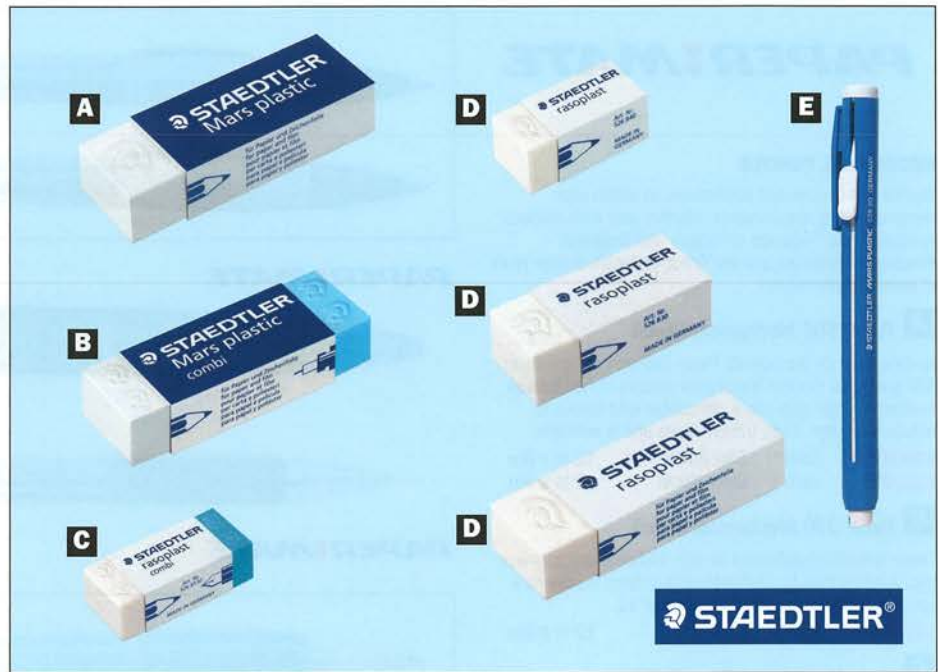

For pencil & ink. Easily removes pencil marks on paper & matt drafting film. Removes OHP pen on overhead film. Blue eraser for ink on paper. Medium 43 x 19 x 13mm

526BT30 Each 30 to a Box

D STAEDTLER® Rasoplast Eraser

Easily removes pencil marks on paper & matt drafting film. Removes OHP pen on overhead film.

526B20 Each Large 65 x 23 x 13mm 20 to a Box

526B30 Each Medium 43 x 19 x 13mm 30 to a Box

526B40 Each Small 33 x 16 x 13mm 40 to a Box

E STAEDTLER® Mars® Plastic Eraser Holder

Great for organisers & diaries. Easily removes pencil marks on paper & matt drafting film. Sliding mechanism & clip. Refillable.

52850 Each 10 to a Box

F Faber-Castell Student Eraser

82188740 Each 40 to a Box

G Faber-Castell PVC Free Eraser with Sleeve

82708520 Each 20 to a Box

H Multiplus 20 Eraser

Economy eraser for school or office. Dimensions of each eraser: 57mm x 23mm x 13mm

MULTIPLUS20 Each 20 to a Box

I Belgrave Eraser With Sleeve

87090 Each Individually wrapped 20 to a Box

J Marbig Rulers

975317P Each 30cm Plastic Ruler

975186 Each 40cm Plastic Ruler

975700 Each 30cm Steel Ruler

K Faber-Castell Sharpener With Catch

Single hole with shavings catch.

81125 Each 25 to a Box

L Faber-Castell GRIP 2011 Trio Sharpener

3 hole with catch for regular & jumbo pencils.

81183800 Each Silver 10 to a Box

M Faber-Castell Double Hole Apple Sharpener

81183513 Each 12 to a Box

N Faber-Castell Single Hole Apple Sharpener

81183514 Each 24 to a Box

Belgrave