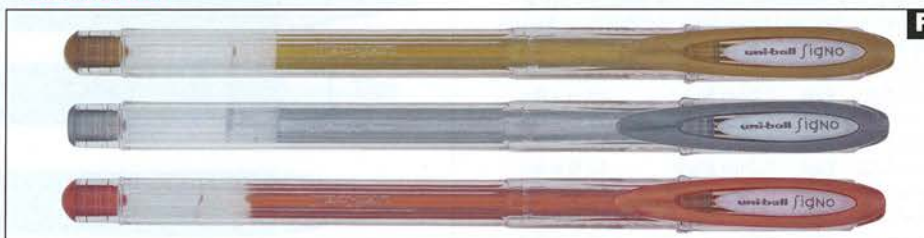

UM120BK	Each	0.7mm Black	12 to a Box
UM120BL	Each	0.7mm Blue	12 to a Box
UM120GN	Each	0.7mm Green	12 to a Box
UM120LB	Each	0.7mm Light Blue	12 to a Box
UM120R	Each	0.7mm Red	12 to a Box
UM120V	Each	0.7mm Violet	12 to a Box
UM120OR	Each	0.7mm Orange	12 to a Box
UM120P	Each	0.7mm Pink	12 to a Box
UM1205P	Wallet/5	0.7mm Assorted	
UM1208P	Wallet/8	0.7mm Assorted	

E Uni-ball Signo UM120AC Angelic Colour Opaque Pastel Gel Ink Pens

Smooth writing pens in opaque pastel colours. Will write on white or coloured paper. Acid free, water and light resistant.

UM120ACWH	Each	0.7mm White	12 to a Box
UM120ACY	Each	0.7mm yellow	12 to a Box
UM120ACOR	Each	0.7mm Orange	12 to a Box
UM120ACGN	Each	0.7mm Green	12 to a Box
UM120ACV	Each	0.7mm Violet	12 to a Box
UM120ACP	Each	0.7mm Pink	12 to a Box
UM120ACBL	Each	0.7mm Blue	12 to a Box
UM120AGR	Each	0.7mm Red	12 to a Box
UM120ACR5P	Wallet/5	0.7mm Assorted	
UM120ACR8P	Wallet/8	0.7mm Assorted	

F Uni-ball Signo UM120NM Noble Metal Metallic Colour Gel Ink Pens 0.8mm

0.8mm tip. Gel ink pens in lustrous, opaque metallic colours. Water and light resistant, acid free.

UM120NMGD	Each	Gold	12 to a Box
UM120NMS	Each	Silver	12 to a Box
UM120NMBL	Each	Metallic Blue	12 to a Box
UM120NMR	Each	Metallic Red	12 to a Box
UM120NMGN	Each	Metallic Green	12 to a Box
UM120NMV	Each	Metallic Violet	12 to a Box
UM120NMP	Each	Metallic Pink	12 to a Box
UM120NMBZ	Each	Bronze	12 to a Box
UM120NM5P	Wallet/5	0.8mm Assorted	
UM120NM8P	Wallet/8	0.8mm Assorted