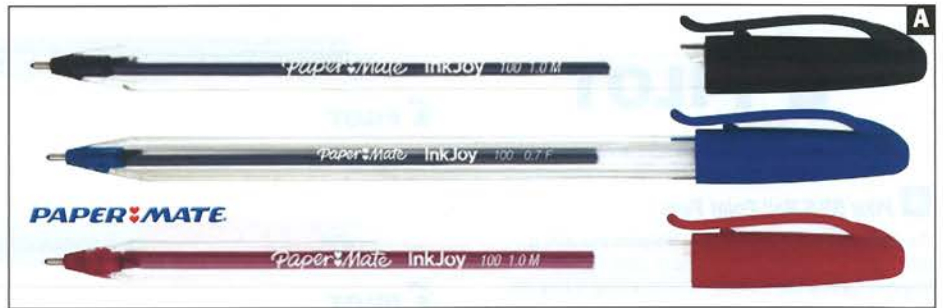

PAPER MATE

A Papermate InkJoy 100 Medium Ball Point Pen

New Revolutionary Ink System with Maximum Smoothness, triangular barrel for optimal writing comfort with No Smear Ink, vivid colors.

AP012976	Each	Black	12 to a Box
AP012975	Each	Blue	12 to a Box
AP012974	Each	Red	12 to a Box

B Papermate InkJoy 300 Retractable Medium Ball Point Pen

New Revolutionary Ink System with Maximum Smoothness, No Smear Ink, Retractable ball pen with Comfort Grip.

AP012976	Each	Black	12 to a Box
AP012975	Each	Blue	12 to a Box
AP012974	Each	Red	12 to a Box

C Papermate InkJoy 700 Retractable Medium Ball Point Pen

New Revolutionary Ink System with maximum smoothness, No Smear Ink with a sophisticated retractable design with piano key finish. Metal Accents with new Comfort Grip.

AP013052	Each	Black	12 to a Box
AP013051	Each	Blue	12 to a Box

uni-ball

D SG100 Uniball Lakubo Ball Point Pen

Broad 1.4mm, medium 1.0mm, fine 0.7mm. New formula smooth ball point ink, rubber grip, stylish design.

SG100FBK	Each	Black 0.7mm	12 to a Box
SG100FBL	Each	Blue 0.7mm	12 to a Box
SG100FR	Each	Red 0.7mm	12 to a Box
SG100MBK	Each	Black 1.0mm	12 to a Box
SG100MBL	Each	Blue 1.0mm	12 to a Box
SG100MR	Each	Red 1.0mm	12 to a Box
SG100BBK	Each	Black 1.4mm	12 to a Box
SG100BBL	Each	Blue 1.4mm	12 to a Box
SG100BR	Each	Red 1.4mm	12 to a Box

E SN100 Uniball Laknock Retractable Ball Point Pen

Broad 1.4mm, medium 1.0mm, fine 0.7mm. New formula smooth ball point ink, rubber grip, stylish design.

SN100FBK	Each	Black 0.7mm	12 to a Box
SN100FBL	Each	Blue 0.7mm	12 to a Box
SN100FR	Each	Red 0.7mm	12 to a Box
SN100MBK	Each	Black 1.0mm	12 to a Box
SN100MBL	Each	Blue 1.0mm	12 to a Box
SN100MR	Each	Red 1.0mm	12 to a Box
SN100BBK	Each	Black 1.4mm	12 to a Box
SN100BBL	Each	Blue 1.4mm	12 to a Box
SN100BR	Each	Red 1.4mm	12 to a Box

F SN220 & SN227 Uniball PowerTank Retractable Ball Point Pen

Medium 1.0mm tip, fine 0.7mm tip. The PowerTank is a heavy duty retractable ball point pen which has a pressurised ink supply that guarantees writing in nearly all conditions including upside down and in extreme cold. Will write on almost any surface, wet or dry. Stainless steel tip and comfortable rubber grip.

SN227FBK	Each	Black 0.7mm	12 to a Box
SN227FBL	Each	Blue 0.7mm	12 to a Box
SN227FR	Each	Red 0.7mm	12 to a Box
SNP7	Each	Refill 0.7mm	10 to a Box
SN220MBK	Each	Black 1.0mm	12 to a Box
SN220MBL	Each	Blue 1.0mm	12 to a Box
SN220MR	Each	Red 1.0mm	12 to a Box
SNP10	Each	Refill 1.0mm	10 to a Box