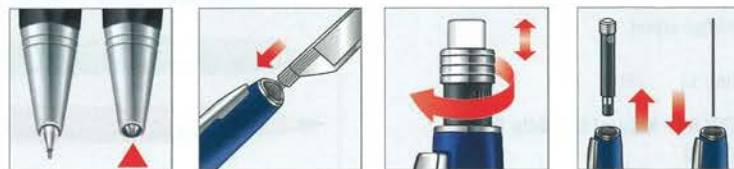

C STAEDTLER® Graphite 760 Mechanical Pencil

Mechanical pencil for writing. Ergonomic triangular barrel for relaxed & easy writing. Non-slip rubber grip zone.

Metal clip, push-button & tip. Pocket-safe thanks to retractable lead sleeve. Lead sleeve slides back while writing – additional lead protection.

Twist eraser, PVC & latex-free. Easy to refill with "12-a-go" Mars micro carbon mechanical pencil leads (except for 1.3mm).

76005	Each	0.5mm	10 to a Box
76007	Each	0.7mm	10 to a Box
76013	Each	1.3mm	10 to a Box