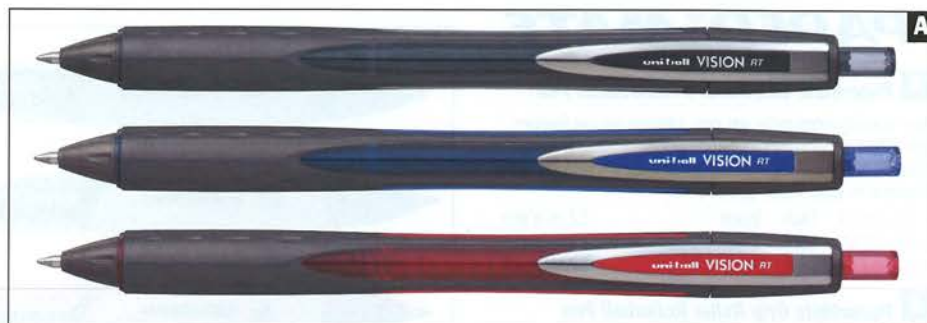

A UBN176 Uniball Vision RT

Fine 0.5mm stainless steel tip with uni super ink, leakage free, cap free.

UBN176BK	Each	Black	0.6mm	12 To a Box
UBN176BL	Each	Blue	0.6mm	12 To a Box
UBN176R	Each	Red	0.6mm	12 To a Box
UBR76	Each	Refill		12 To a Box

ROLLERBALL PENS GEL INK - ACID FREE

B UM151S Uniball Signo Gel Grip Fine Rollerball

0.7mm fine stainless steel tip, waterbased acid free gel ink, ergonomic rubber grip. Refillable.

UM151SBK	Each	Black		12 to a Box
UM151SBL	Each	Blue		12 to a Box
UM151SR	Each	Red		12 to a Box
UMR107	Each	Refill		12 to a Box

C UM153S Uniball Signo Gel Impact Refillable Broad Rollerball

1.00mm tungsten carbide ball, waterbased acid free gel ink ergonomic rubber grip.

UM153SBK	Each	Black		12 to a Box
UM153SBL	Each	Blue		12 to a Box
UM153SR	Each	Red		12 to a Box
UM153GD	Each	Gold		12 to a Box
UM153S	Each	Silver		12 to a Box
UM153WH	Each	White		12 to a Box
UMR10	Each	Refill		12 to a Box

D UMN152M Uniball Signo Micro Retractable Gel Rollerball

0.5mm micro tip, smooth waterbased acid free gel ink, rubberised grip, safety pocket clip. Refillable.

UMN152MBK	Each	Black		12 to a Box
UMN152MBL	Each	Blue		12 to a Box
UMN152MR	Each	Red		12 to a Box
UMR85	Each	Refill		12 to a Box

E UMN152F Uniball Signo Fine Retractable Gel Rollerball

0.7mm fine tip, smooth waterbased acid free gel ink, rubberised grip, safety pocket clip. Refillable.

UMN152FBK	Each	Black		12 to a Box
UMN152FBL	Each	Blue		12 to a Box
UMN152FR	Each	Red		12 to a Box
UMR87	Each	Refill		12 to a Box