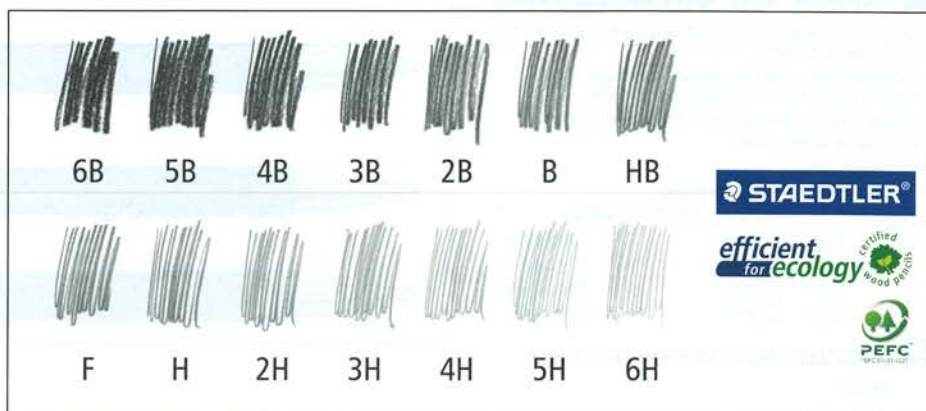

A STAEDTLER® Tradition® Graphite Pencil 110

High quality hexagonal pencil for writing, drawing and sketching.

Ideal for home, school and office use.

Superior quality, break resistant, German lead.

Easy to erase. 14 Degrees.

Easy to sharpen with any quality sharpener.

- 1106H Box/12 6H
- 1105H Box/12 5H
- 1104H Box/12 4H
- 1103H Box/12 3H
- 1102H Box/12 2H
- 110H Box/12 H
- 110F Box/12 F
- 110HB Box/12 HB
- 110B Box/12 B
- 1102B Box/12 2B
- 1103B Box/12 3B
- 1104B Box/12 4B
- 1105B Box/12 5B
- 1106B Box/12 6B