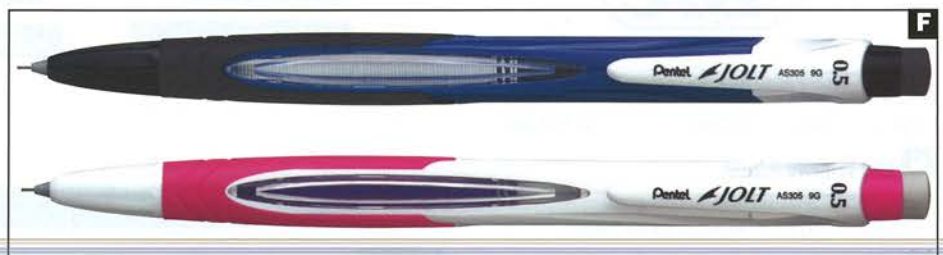

A Pilot H185 Super Grip Pencils 0.5mm

The Pilot Super Grip Mechanical Pencil features a slip proof rubberised grip for comfortable writing. The sliding sleeve fully retracts the tip within the body of the mechanical pencil. With a built-in eraser.

612308	Each	Black Barrel	12 to a Box
612310	Each	Blue Barrel	12 to a Box

B Pilot H185 Neon Pencils 0.5mm

Neon colour barrel. 0.5mm lead.

612322	Each	Neon Violet Barrel	12 to a Box
612320	Each	Neon Blue Barrel	12 to a Box
612321	Each	Neon Red Barrel	12 to a Box

C Pilot HRG-10R BG Begreen Rexgrip Mechanical Pencil

The Pilot Begreen Rexgrip Mechanical Pencil has a fashionable design with an integrated rubber grip for extra comfort. The sliding sleeve fully retracts the tip within the body of the mechanical pencil. Built in eraser.

The Pilot Begreen range is made from a minimum of 70% recycled materials reclaimed from manufacturing. All Pilot Begreen percentages are calculated excluding replaceable parts such as ink, refills and cartridges.

660026	Each	0.5 Blue Barrel	10 to a Box

D Pentel Automatic Drafting Pencils

Features a 4mm fixed sleeve which is perfect for drafting, template work and general writing. Complete with a precise lead advance mechanism. With a removable pocket clip.

P203E	Each	Brown 0.3mm	12 to a Box
P205A	Each	Black 0.5mm	12 to a Box
P207C	Each	Blue 0.7mm	12 to a Box
P209G	Each	Yellow 0.9mm	12 to a Box

E Pentel Twist-Erase Side Click Automatic Pencil

This model comes in 0.5mm and 0.7mm lead size with an extra long twist eraser. The side click ensures quick lead advance without changing writing position.

PD275TA	Each	Black Barrel 0.5mm	12 to a Box
PD275TB	Each	Red Barrel 0.5mm	12 to a Box
PD275TC	Each	Blue Barrel 0.5mm	12 to a Box
PD275TV	Each	Violet Barrel 0.5mm	12 to a Box
PD277TA	Each	Black Barrel 0.7mm	12 to a Box