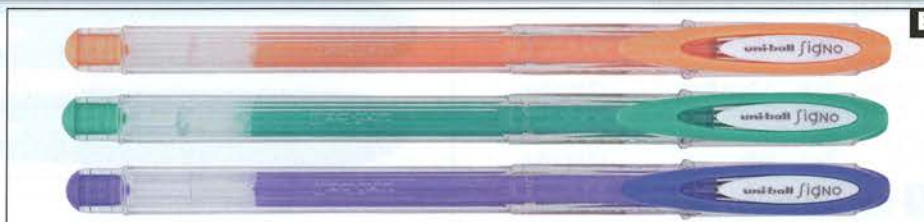

UM120BK	Each	0.7mm Black	12 to a Box
UM120BL	Each	0.7mm Blue	12 to a Box
UM120GN	Each	0.7mm Green	12 to a Box
UM120LB	Each	0.7mm Light Blue	12 to a Box
UM120R	Each	0.7mm Red	12 to a Box
UM120V	Each	0.7mm Violet	12 to a Box
UM120OR	Each	0.7mm Orange	12 to a Box
UM120P	Each	0.7mm Pink	12 to a Box
UM1205P	Wallet/5	0.7mm Assorted	
UM1208P	Wallet/8	0.7mm Assorted	

E Uni-ball Signo UM120AC Angelic Colour Opaque Pastel Gel Ink Pens

Smooth writing pens in opaque pastel colours. Will write on white or coloured paper. Acid free, water and light resistant.

UM120ACWH	Each	0.7mm White	12 to a Box
UM120ACY	Each	0.7mm yellow	12 to a Box
UM120ACOR	Each	0.7mm Orange	12 to a Box
UM120ACGN	Each	0.7mm Green	12 to a Box
UM120ACV	Each	0.7mm Violet	12 to a Box
UM120ACP	Each	0.7mm Pink	12 to a Box
UM120ACBL	Each	0.7mm Blue	12 to a Box
UM120AGR	Each	0.7mm Red	12 to a Box
UM120ACR5P	Wallet/5	0.7mm Assorted	
UM120ACR8P	Wallet/8	0.7mm Assorted	

F Uni-ball Signo UM120NM Noble Metal Metallic Colour Gel Ink Pens 0.8mm

0.8mm tip. Gel ink pens in lustrous, opaque metallic colours. Water and light resistant, acid free.

UM120NMGD	Each	Gold	12 to a Box
UM120NMS	Each	Silver	12 to a Box
UM120NMBL	Each	Metallic Blue	12 to a Box
UM120NMR	Each	Metallic Red	12 to a Box
UM120NMGN	Each	Metallic Green	12 to a Box
UM120NMV	Each	Metallic Violet	12 to a Box
UM120NMP	Each	Metallic Pink	12 to a Box
UM120NMBZ	Each	Bronze	12 to a Box
UM120NM5P	Wallet/5	0.8mm Assorted	
UM120NM8P	Wallet/8	0.8mm Assorted