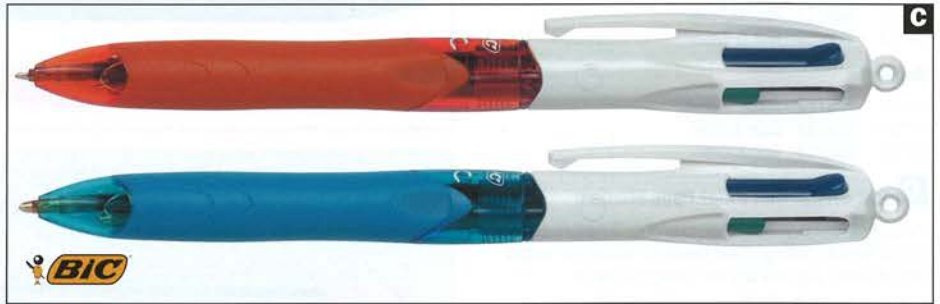

A BIC 2 Colour Ball Point Pen

Retractable & refillable. Medium point only. Comfortable round barrel design.

803010 Each Blue & Red 12 to a Box

B BIC 4 Colour Pen

It's 4-Colour writing in a single, refillable pen, perfect for recording data in different colours.

801867 Each Blue, Red, Black & Green 12 to a Box

C BIC 4 Colour Grip Pen

Available in Fine and Medium point with comfort Grip and practical lanyard hook.

14542 Each Fine Point 10 to a Box
14541 Each Medium Point 10 to a Box

D BIC Cartouche Refills for 4 Colour Pens

Not illustrated..

2094 Each Black
2091 Each Blue
2092 Each Red
2093 Each Green