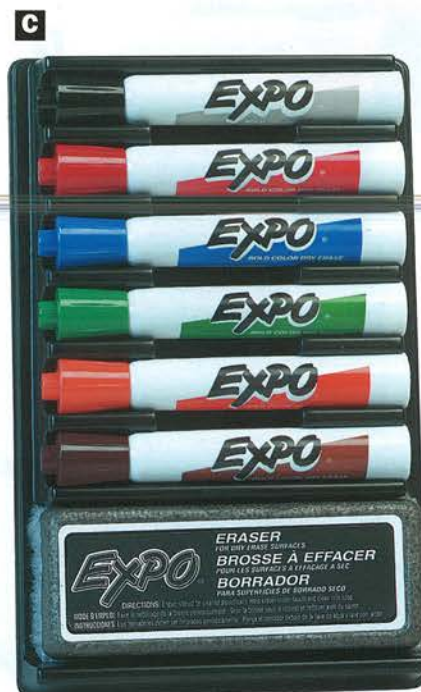

D Expo Whiteboard Cleaning Accessories

Specially designed for removing Expo and Expo II from most dry erase surfaces.

S81850 Each Towelettes
S81803 Each Cleaner Bottle