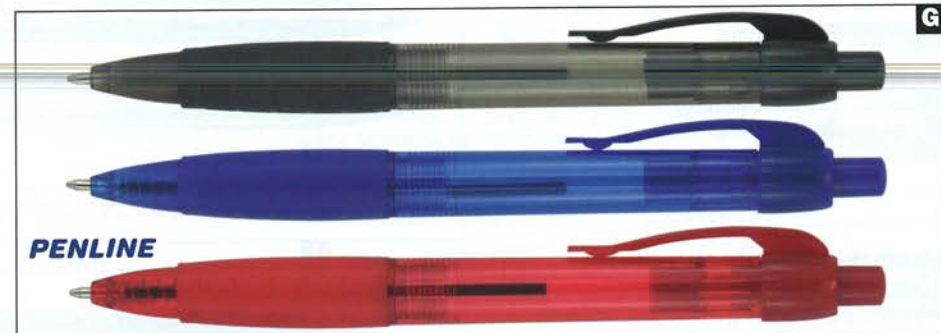

H Penline 4 colour Pen

Ballpoint Pen with black, blue, red & green, medium point.

5100BK	Box/12