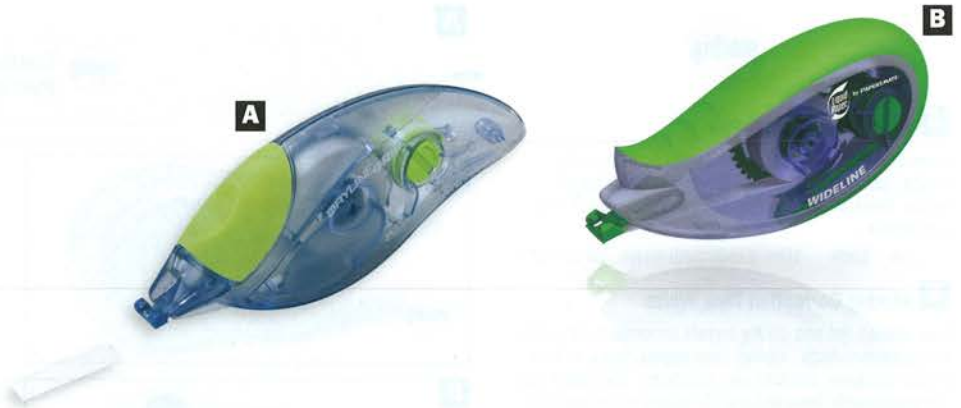

AP012737 Each 12 to a Box

F Liquid Paper Mini Correction Tape

Micro sized tape dispenser, length 6m x 5mm. Tear resistant polymer back, available in 5 colours.

S20052564 Pack/5

G Liquid Paper 2 In 1 Correction Combo

2 in 1 Correction Combo provides both a foam brush applicator and a correction pen tip. For large corrections: twist cap off for foam brush applicator. For small, precise corrections: pull clear cap off for correction pen tip. Convenient and time-saving for professionals and students. Features new and improved foam wedge applicator. Fast drying fluid with premium coverage. White, 22ml.

S20052319 Each 2 IN 1 Blister Pack 12 to a Box

H Liquid Paper Water Based Correction Fluid

Non-solvent, non-toxic white correction fluid. 20ml.

S18036094 Each Bond White 12 to a Box

I Liquid Paper Bond White Correction Fluid

All purpose Correction Fluid. Will correct mistakes, providing maximum coverage and fast dry time.

S20022078 Each 20ml 12 to a Box

J Liquid Paper 7ml Correction Pen

Metal point applicator, ergonomically designed dispenser. All purpose, fast drying fluid.

S20022082 Each 7ml 12 to a Box